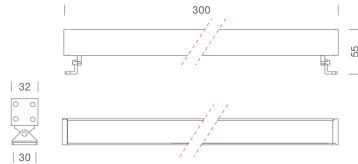

---

SYSTEM EFFICACY: 76.74lm/W

---

---

**Control Gear**

---

8956074	ALIMENTATORE (24V DC - 150W) IP67
---------	-----------------------------------

---