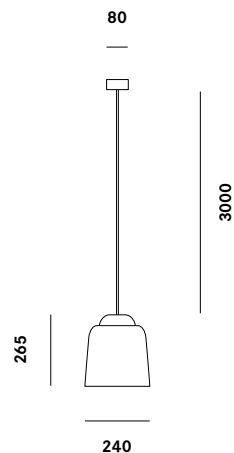

Structure

> **Struttura e diffusore:**

diffusore in metallo verniciato con elemento superiore in vetro stampato sabbato.

> **Cavo:**

cavo autoportante con rivestimento in tessuto rosso o nero.

> **Structure and diffuser:**

painted metal diffuser with upper element in sandblasted glass.

> **Cable:**

self-supporting cable with covering in red or black fabric.

Light data

max 1x100W IAA E27

max 1x20W FBA E27

Colors

white

matt sand / white

laguna / white

matt or glossy black / white

light blue / white

black / gold

Model S1