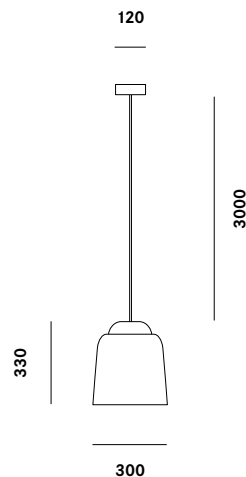

Structure

> **Struttura e diffusore:**

diffusore in metallo verniciato con elemento superiore in vetro stampato sabbato.

> **Cavo:**

cavo autoportante con rivestimento in tessuto rosso o nero.

> **Structure and diffuser:**

painted metal diffuser with upper element in sandblasted glass.

> **Cable:**

self-supporting cable with covering in red or black fabric.

Light data

max 1x100W IAA E27

max 1x20W FBA E27

Colors

white

matt sand / white

laguna / white

matt or glossy black / white

light blue / white

black / gold

Model S1

Model S3

Model S5